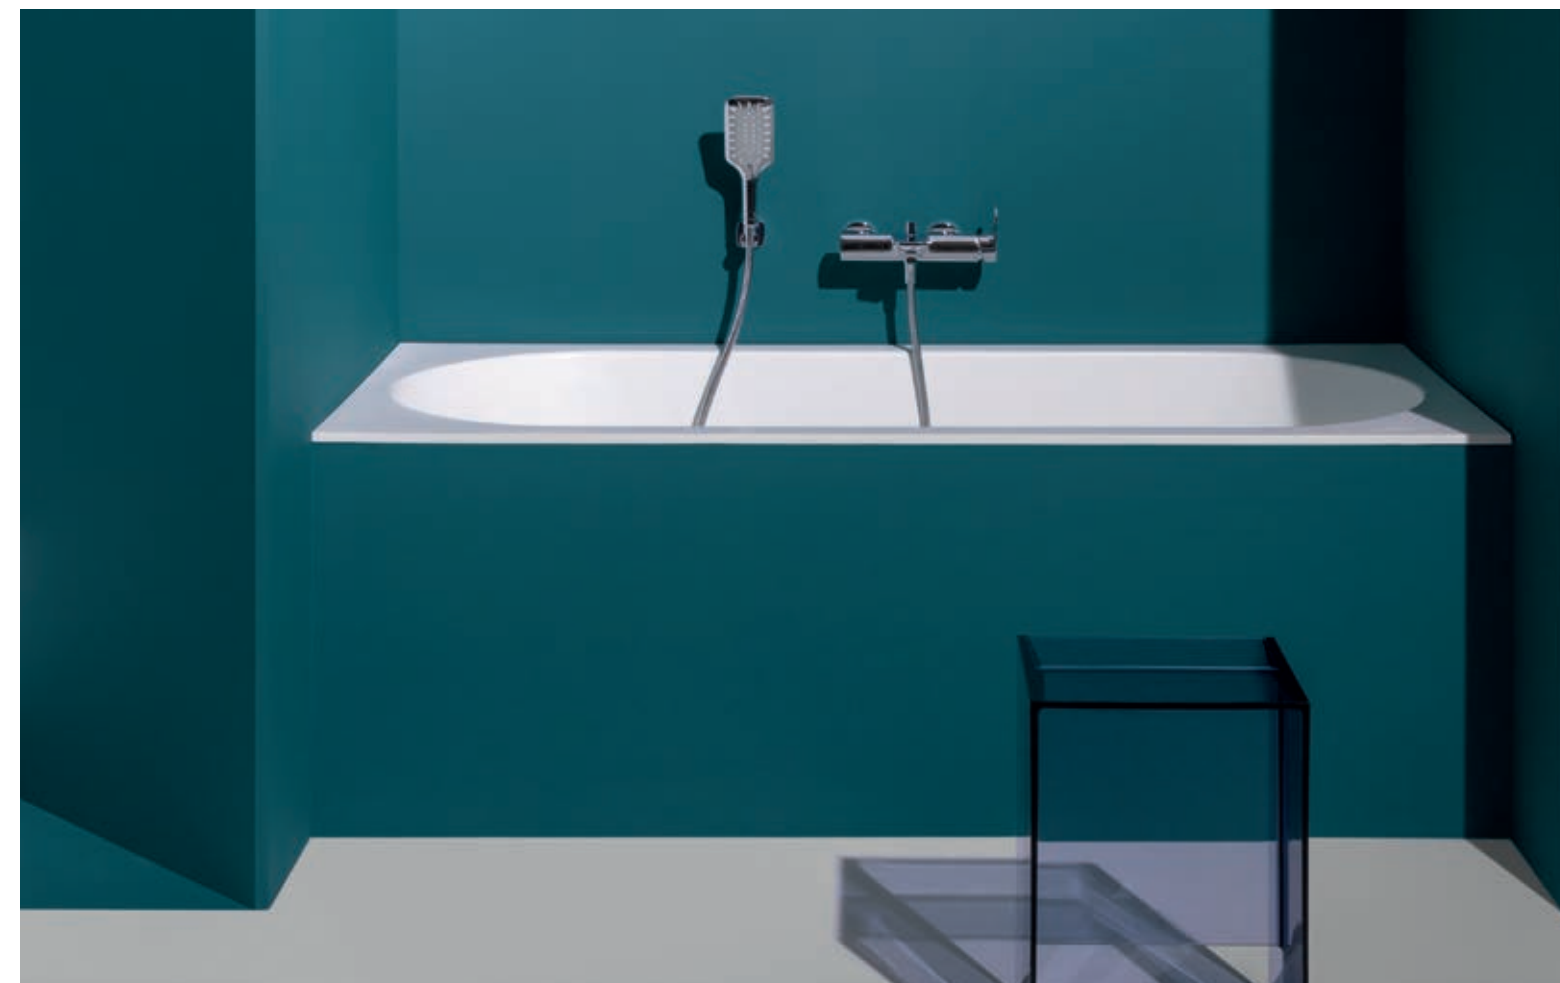

LAUFEN PRO встраиваемая ванна, материал Marbond
LAUFEN PRO bathtub, drop-in version made of Marbond