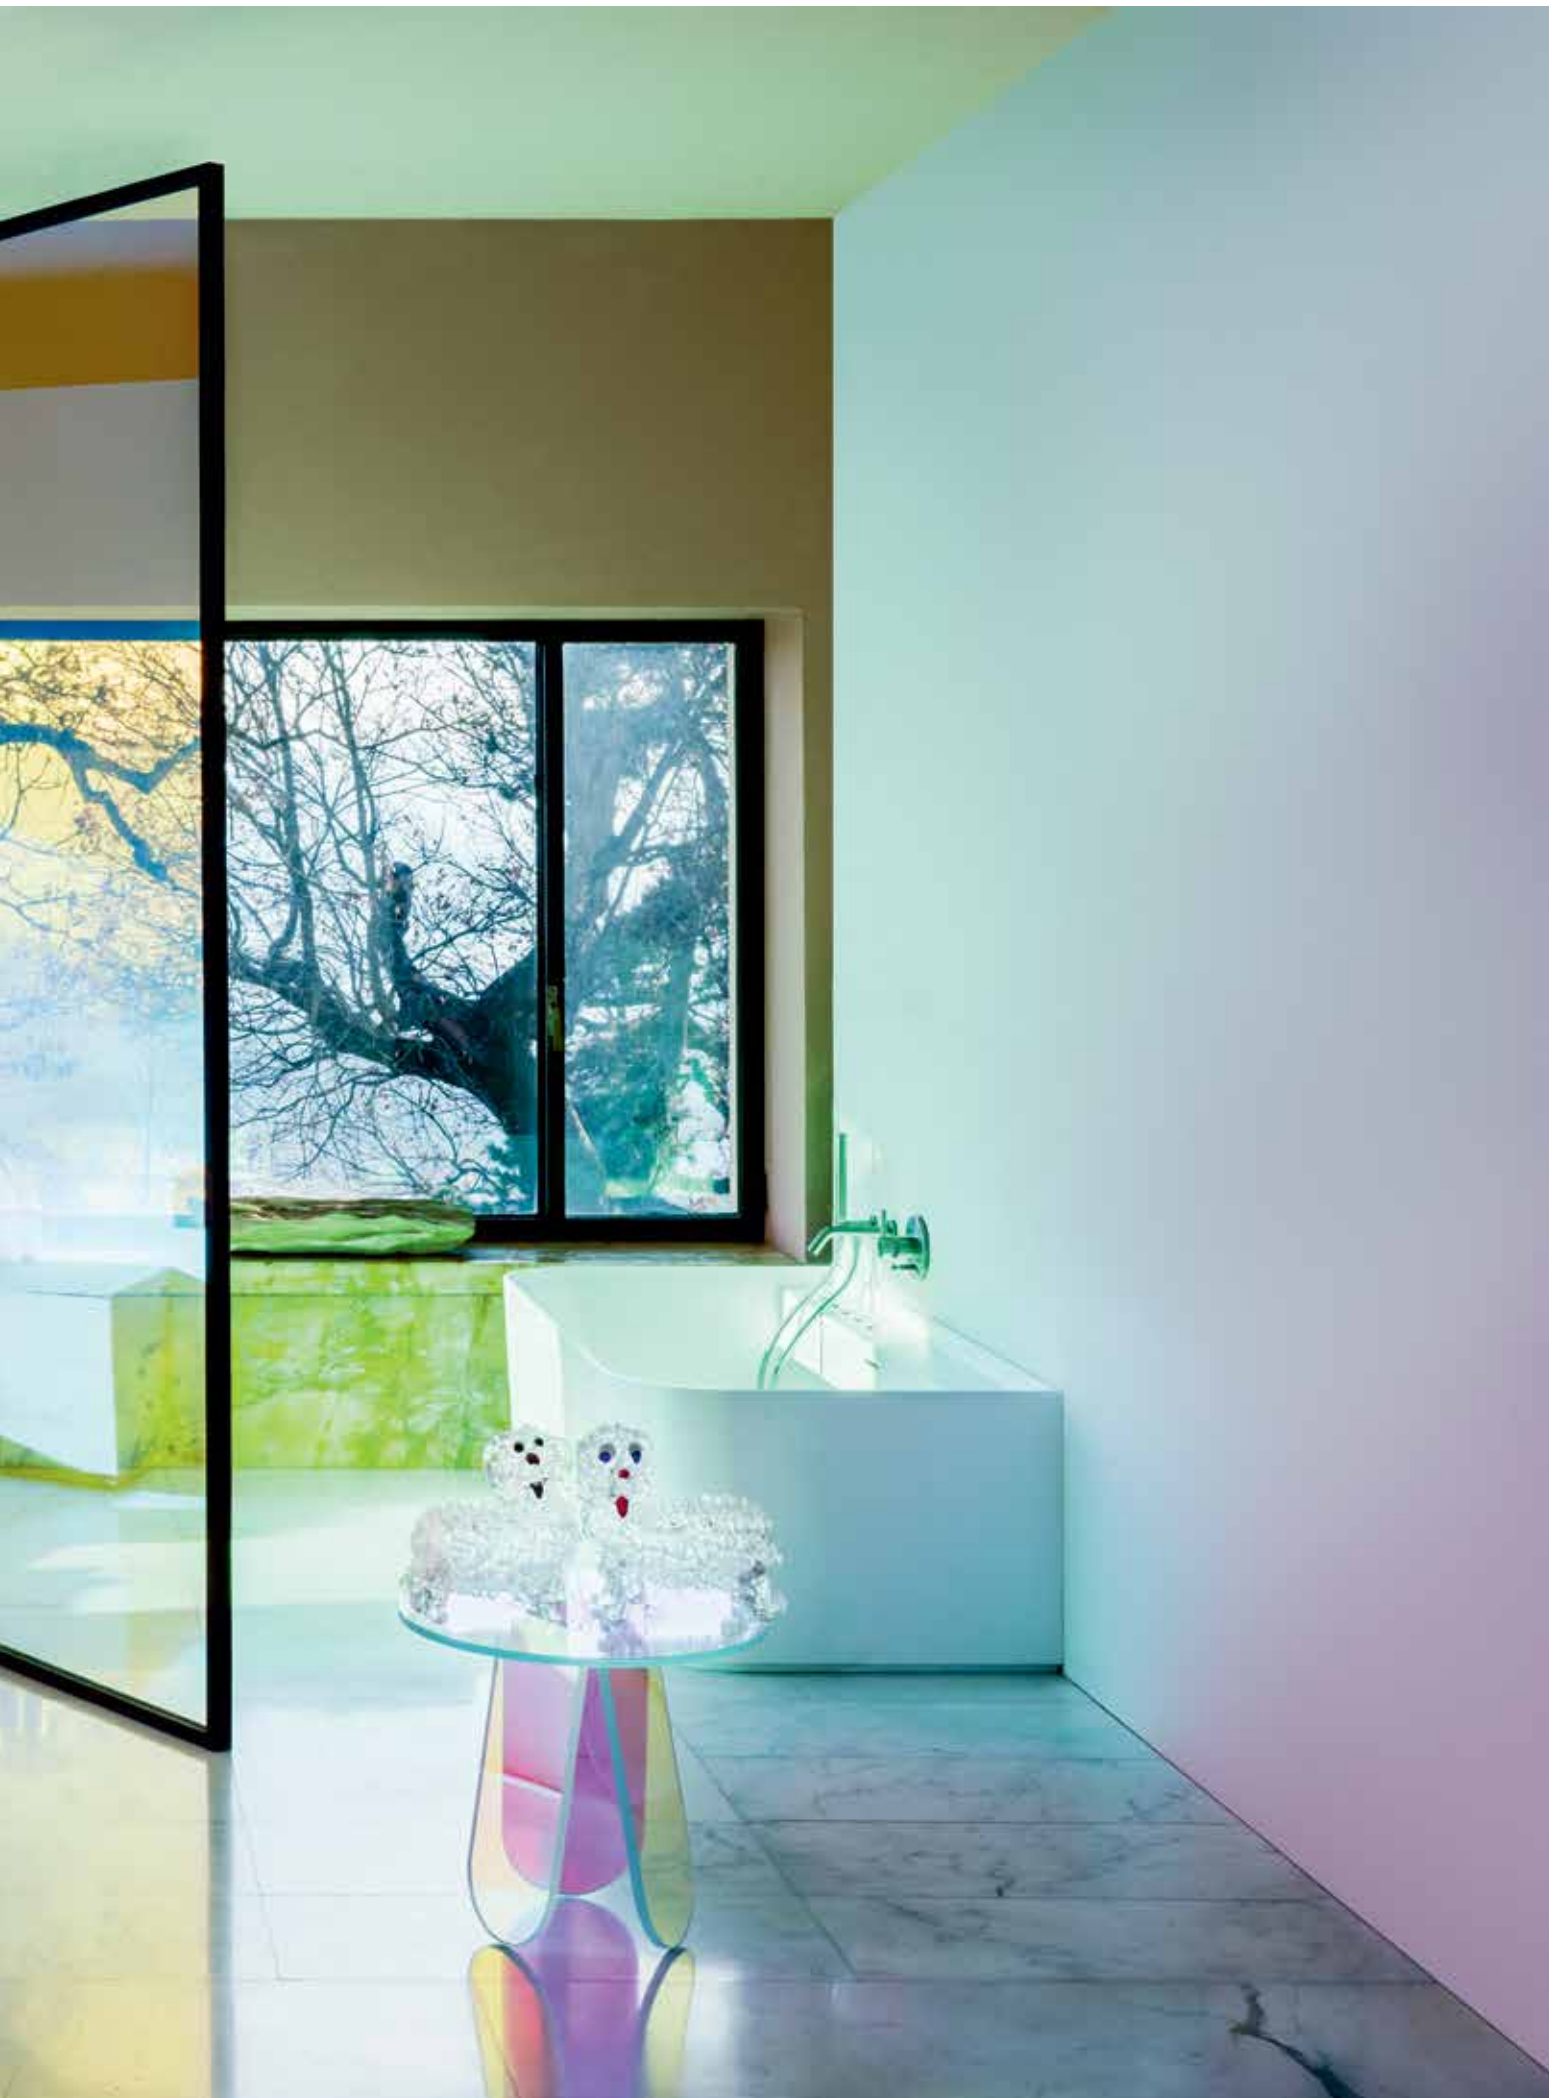

Ванна 220347