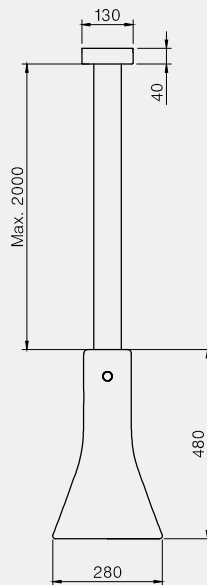

# Manufacturing & technical details of **FICO**

Ceramic work and hand-sewn leather.

Fine galvanic finish.

**FICO 1**  
E27 led bulb 13w 3000K 1100lm

**FICO 2**  
E27 led bulb 13w 3000K 1100lm

**FICO 3**  
E27 led bulb 13w 3000K 1100lm