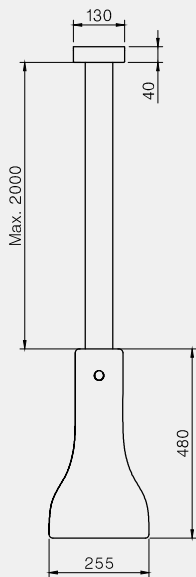

# Manufacturing & technical details of **FICO**

Ceramic work and hand-sewn leather.

Fine galvanic finish.

**FICO 1**  
E27 led bulb 13w 3000K 1100lm

**FICO 2**  
E27 led bulb 13w 3000K 1100lm

**FICO 3**  
E27 led bulb 13w 3000K 1100lm