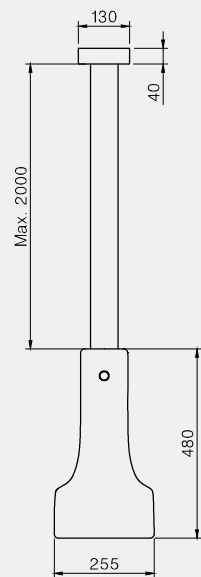

# Manufacturing & technical details of **FICO**

Ceramic work and hand-sewn leather.

Fine galvanic finish.

**FICO 1**  
E27 led bulb 13w 3000K 1100lm

**FICO 2**  
E27 led bulb 13w 3000K 1100lm

**FICO 3**  
E27 led bulb 13w 3000K 1100lm