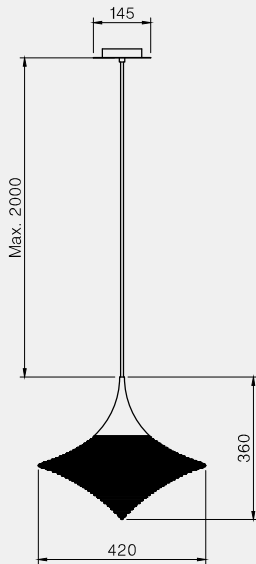

Manufacturing & technical details of **DISCA**

Brushed gold finish.

Glass colored in the mass.

DISCA S

IP20 E27 led bulb 10w 3000K 1100 lm

DISCA L

IP20 E27 led bulb 13w 3000K 1500 lm

DISCA T

IP20 E27 led bulb 6w 3000K 600 lm