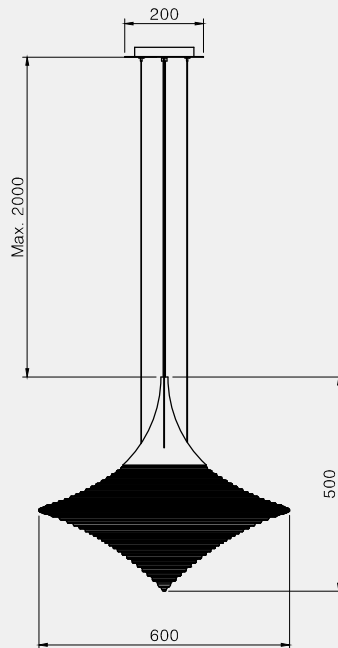

Manufacturing & technical details of **DISCA**

Brushed gold finish.

Glass colored in the mass.

DISCA S

IP20 E27 led bulb 10w 3000K 1100 lm

DISCA L

IP20 E27 led bulb 13w 3000K 1500 lm

DISCA T

IP20 E27 led bulb 6w 3000K 600 lm