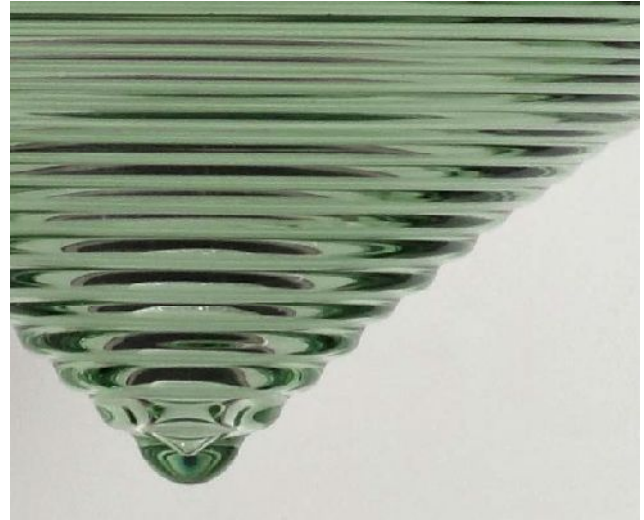

Manufacturing & technical details of **DISCA**

Brushed gold finish.

Glass colored in the mass.

DISCA S

IP20 E27 led bulb 10w 3000K 1100 lm

DISCA L

IP20 E27 led bulb 13w 3000K 1500 lm

DISCA T