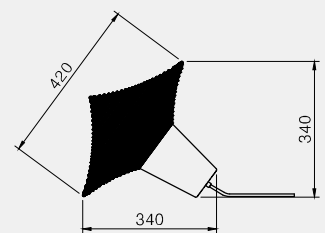

Manufacturing & technical details of **DISCA**

Brushed gold finish.

Glass colored in the mass.

DISCA S

IP20 E27 led bulb 10w 3000K 1100 lm

DISCA L

IP20 E27 led bulb 13w 3000K 1500 lm

DISCA T