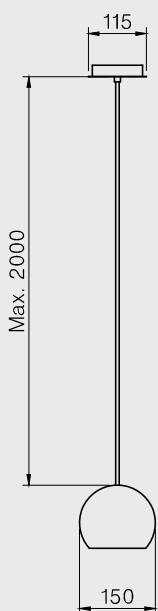

Manufacturing & technical details of  
**ANNETTE & LUBIN**

Play of transparency between glass and wood.

Solid oak shape.

**ALB02**  
 IP20 E27 R80 led 4w  
 2700K 450lm

**ALB88 - ALB99**  
 IP20 E14 G45 led 4w  
 2700K 350lm

**ALB30 - ALB70**  
 IP20 E14 G45 led 4w  
 2700K 350lm

**ALB40**  
 IP20 E27 GLS60 led 10w  
 2700K 810lm