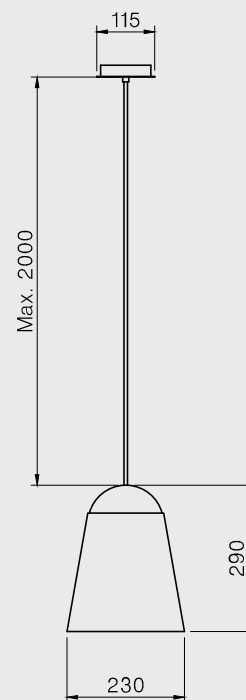

ALB40
IP20 E27 GLS60 led 10w
2700K 810lm