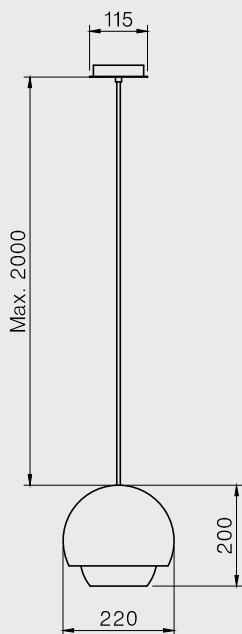

Manufacturing & technical details of  
**ANNETTE & LUBIN**

Play of transparency between glass and wood.

Solid oak shape.

**ALB02**  
 IP20 E27 R80 led 4w  
 2700K 450lm

**ALB88 - ALB99**  
 IP20 E14 G45 led 4w  
 2700K 350lm