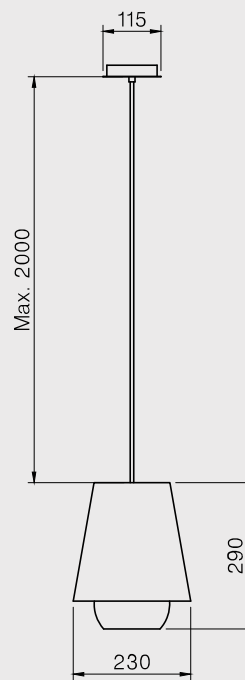

Manufacturing & technical details of  
**ANNETTE & LUBIN**

Play of transparency between glass and wood.

Solid oak shape.

**ALB02**  
 IP20 E27 R80 led 4w  
 2700K 450lm

**ALB88 - ALB99**  
 IP20 E14 G45 led 4w  
 2700K 350lm