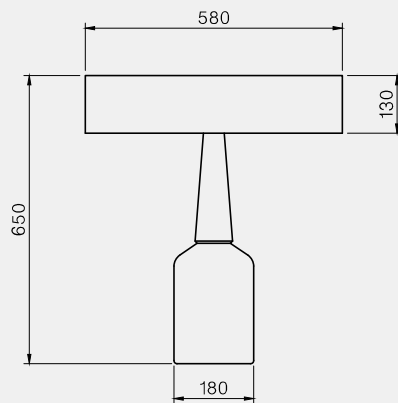

Manufacturing & technical details of
ANNA BELLE

First choice plain oak.

Shade in white cotton with diffusor.

ANNA BELLE 3
IP20 E27 led bulb 13w
2700K 1500lm

ANNA BELLE 2
IP20 E27 led bulb 3x10w
2700K 2400lm

ANNA BELLE 5
IP20 E27 led bulb 3x10w
2700K 2400lm