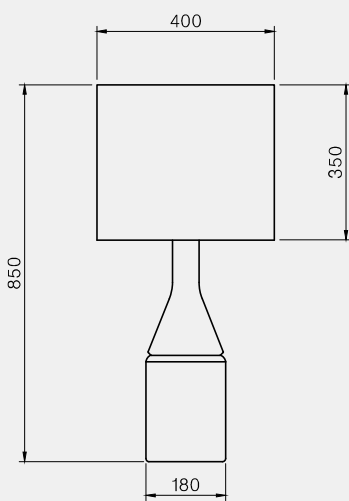

Manufacturing & technical details of
ANNA BELLE

First choice plain oak.

Shade in white cotton with diffusor.

ANNA BELLE 3
IP20 E27 led bulb 13w
2700K 1500lm

ANNA BELLE 2
IP20 E27 led bulb 3x10w
2700K 2400lm

ANNA BELLE 5
IP20 E27 led bulb 3x10w
2700K 2400lm