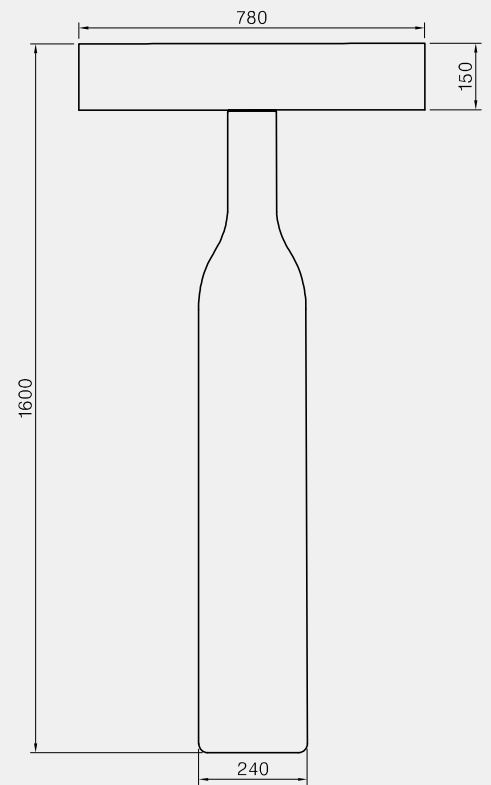

Manufacturing & technical details of
ANNA BELLE

First choice plain oak.

Shade in white cotton with diffusor.

ANNA BELLE 3
IP20 E27 led bulb 13w
2700K 1500lm

ANNA BELLE 2
IP20 E27 led bulb 3x10w
2700K 2400lm

ANNA BELLE 5
IP20 E27 led bulb 3x10w
2700K 2400lm