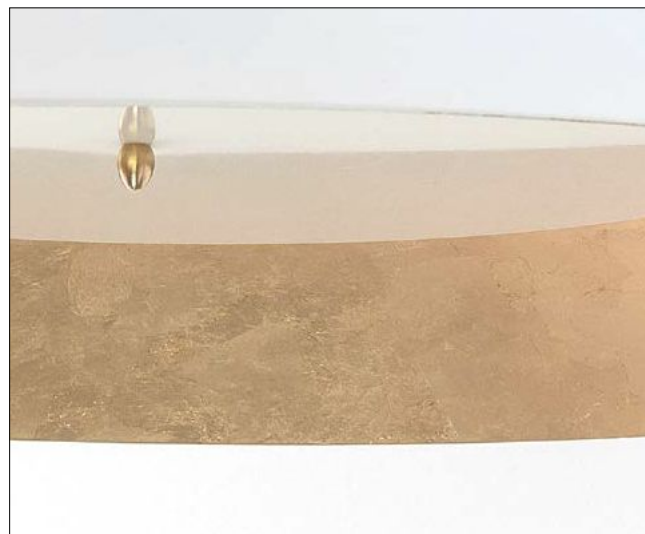

Manufacturing & technical details of  
**OND'A**

Extrat matt stuctured finish and handcrafted leaf.

Light diffusor for invisible source.

**OND'A**  
IP20 E27 GLS60 3x12w  
2700K 3200lm