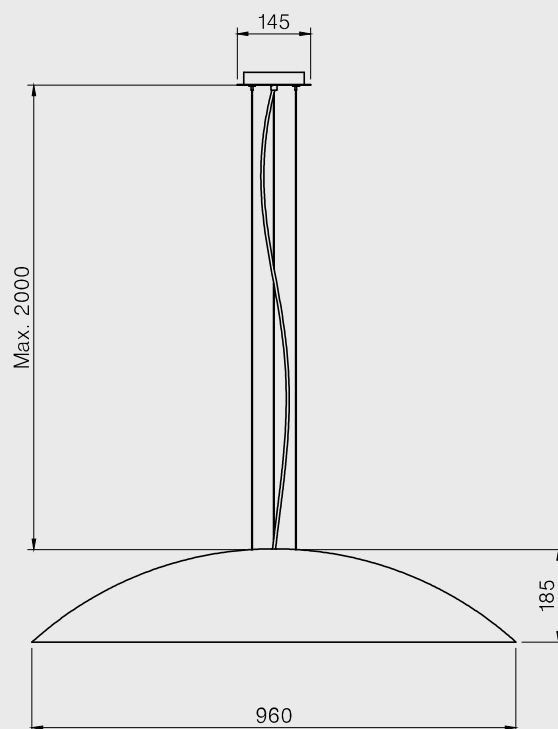

Manufacturing & technical details of  
**OND'A**

Extrat matt stuctured finish and handcrafted leaf.

Light diffusor for invisible source.

**OND'A**  
IP20 E27 GLS60 3x12w  
2700K 3200lm