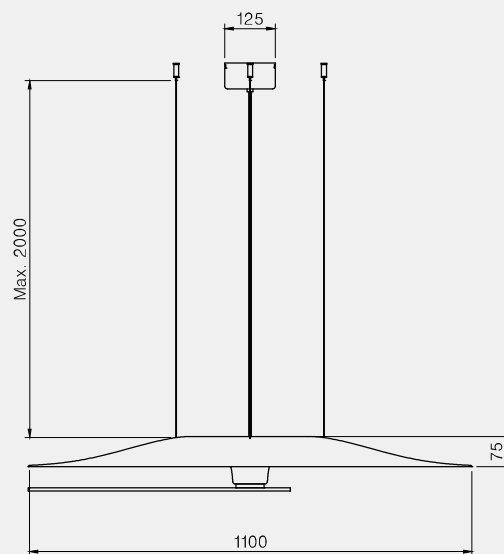

Manufacturing & technical details of
MERIDIANA

Up and down lighting sources .

Precious material and magic light effect.

MERIDIANA

IP20 led module 30w 2700K 5000lm
1000lm up & 4000lm down