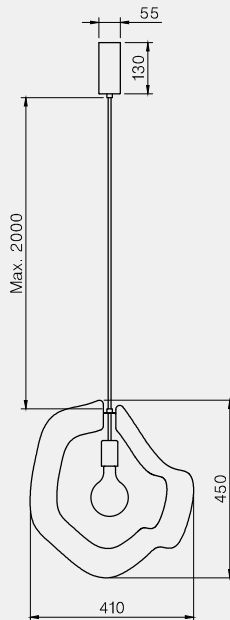

Manufacturing & technical details of **ESPRIT YA-YA**

Precision cutted metal

Hand brushed gold

ESP YA-YA 70

E27 led bulb 6w 2500K 650lm

ESP YA-YA 1

E27 led bulb 6w 2500K 650lm

ESP YA-YA 2

E27 led bulb 6w 2500K 650lm

ESP YA-YA 3

E27 led bulb 6w 2500K 650lm