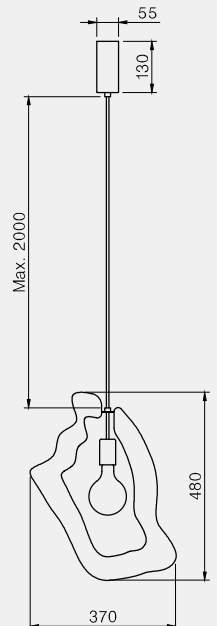

Manufacturing & technical details of **ESPRIT YA-YA**

Precision cutted metal

Hand brushed gold

ESP YA-YA 70

E27 led bulb 6w 2500K 650lm

ESP YA-YA 1

E27 led bulb 6w 2500K 650lm

ESP YA-YA 2

E27 led bulb 6w 2500K 650lm

ESP YA-YA 3

E27 led bulb 6w 2500K 650lm