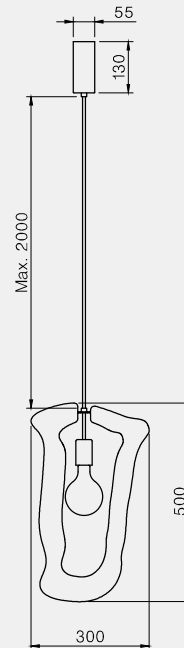

Manufacturing & technical details of **ESPRIT YA-YA**

Precision cutted metal

Hand brushed gold

ESP YA-YA 70

E27 led bulb 6w 2500K 650lm

ESP YA-YA 1

E27 led bulb 6w 2500K 650lm

ESP YA-YA 2

E27 led bulb 6w 2500K 650lm

ESP YA-YA 3

E27 led bulb 6w 2500K 650lm