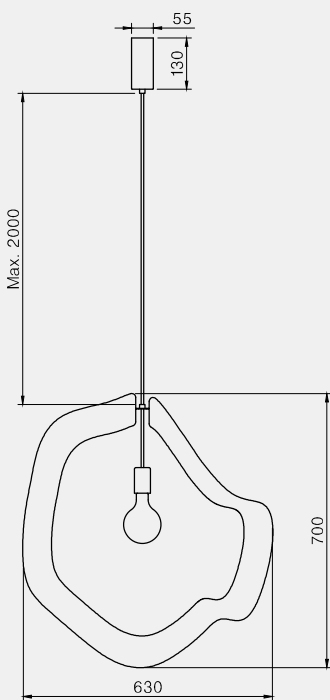

Manufacturing & technical details of **ESPRIT YA-YA**

Precision cutted metal

Hand brushed gold

ESP YA-YA 70

E27 led bulb 6w 2500K 650lm

ESP YA-YA 1

E27 led bulb 6w 2500K 650lm

ESP YA-YA 2

E27 led bulb 6w 2500K 650lm

ESP YA-YA 3

E27 led bulb 6w 2500K 650lm