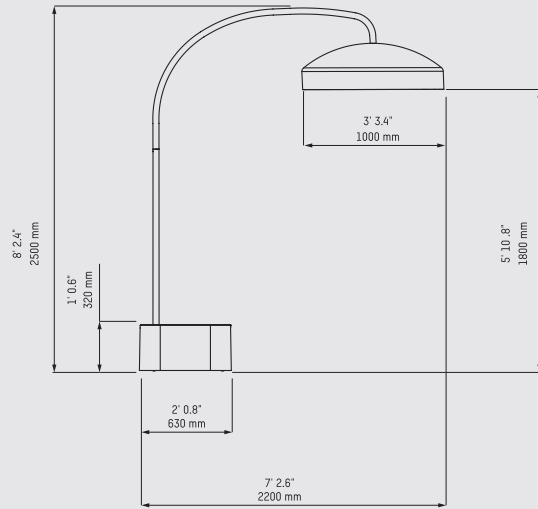

Dimensions

Hood diameter	100 cm
	3' 3.4"
Hood height	32 cm
	1' 0.6"
Base	63 x 47 x 32 cm
	2' 0.8" x 1' 6.5" x 1' 0.6"

Technical specifications

Consumption	3.22 kWh
Heat	3100 Watt
Light	120 Watt

Remote control

A switch with 2 settings for heating: 1500 or 3100 Watt.
A switch to dim the lamp.

Wheels

De DISC is equipped with 4 wheels.

Colors

Colors are indicative.