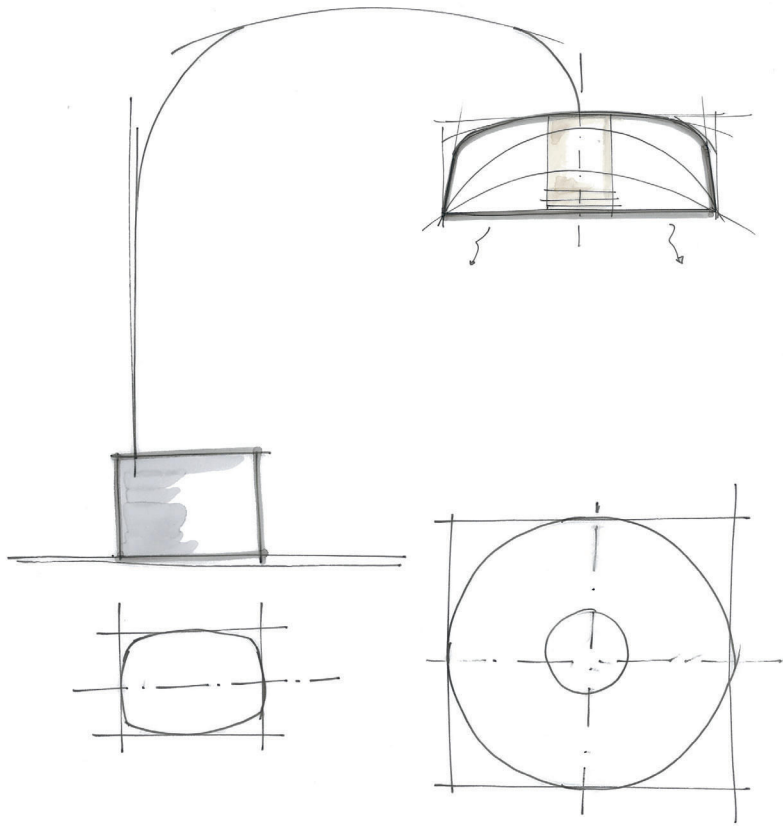

PIET BOON BY HEATSAIL