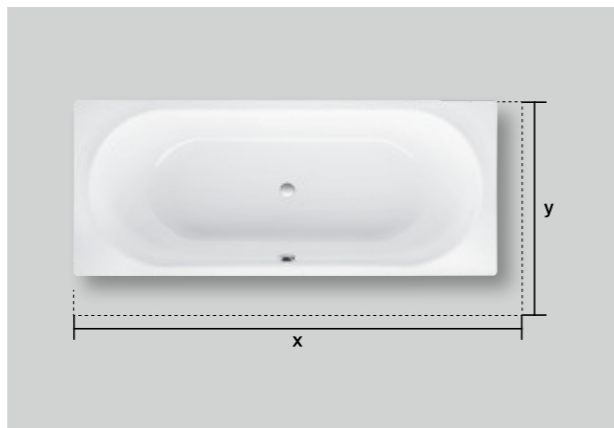

Special-Size

BetteGlaze® Plus—An extra touch of sophistication for the surface, applied after the final firing. Baths, basins, shower areas and shower trays are coated with a transparent polymer film. The film is water-repellent, allowing droplets to roll off more easily and reducing deposits, which makes cleaning easier. Simply wipe with a damp cloth. No need for strong cleaning agents, saving time and helping our environment.

Special-Size—A few centimetres sometimes make the world of difference in bathroom design, especially when space is tight or an existing property is being renovated. We make planning easier with made-to-measure baths and shower trays. The titanium steel cast is precisely