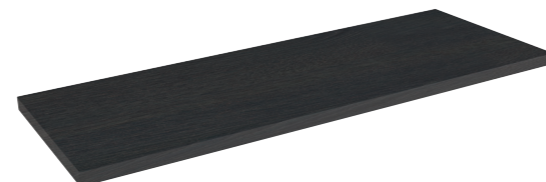

Art. **ME90NR** (90x54x 4h cm)
Art. **ME120NR** (120x54x 4h cm)
Art. **ME150NR** (150x54x 4h cm)
Art. **ME180NR** (180x54x 4h cm)

PIANO NERO PER LAVABO - FISSAGGI INCLUSI
BLACK WOODEN TOP - FIXING INCLUDED