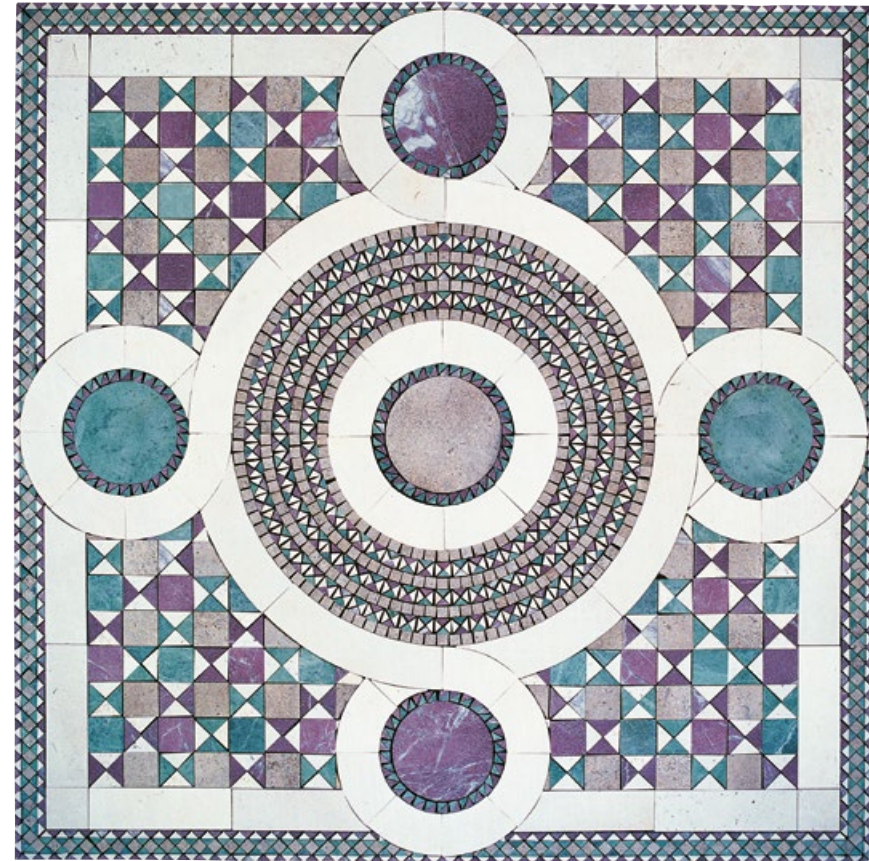

Longoctagon

Rivestimento Wall-covering **LONGOCTAGON GRANDE BT / BOT**
Pavimento Flooring **LONGOCTAGON GRANDE BOT**

Stick

STICK 1 X 7,5 MIX AC / AM

Rialto

San Marco

< **Rialto**
cm 150 x 150 x 1
59" x 59" x 0,4"