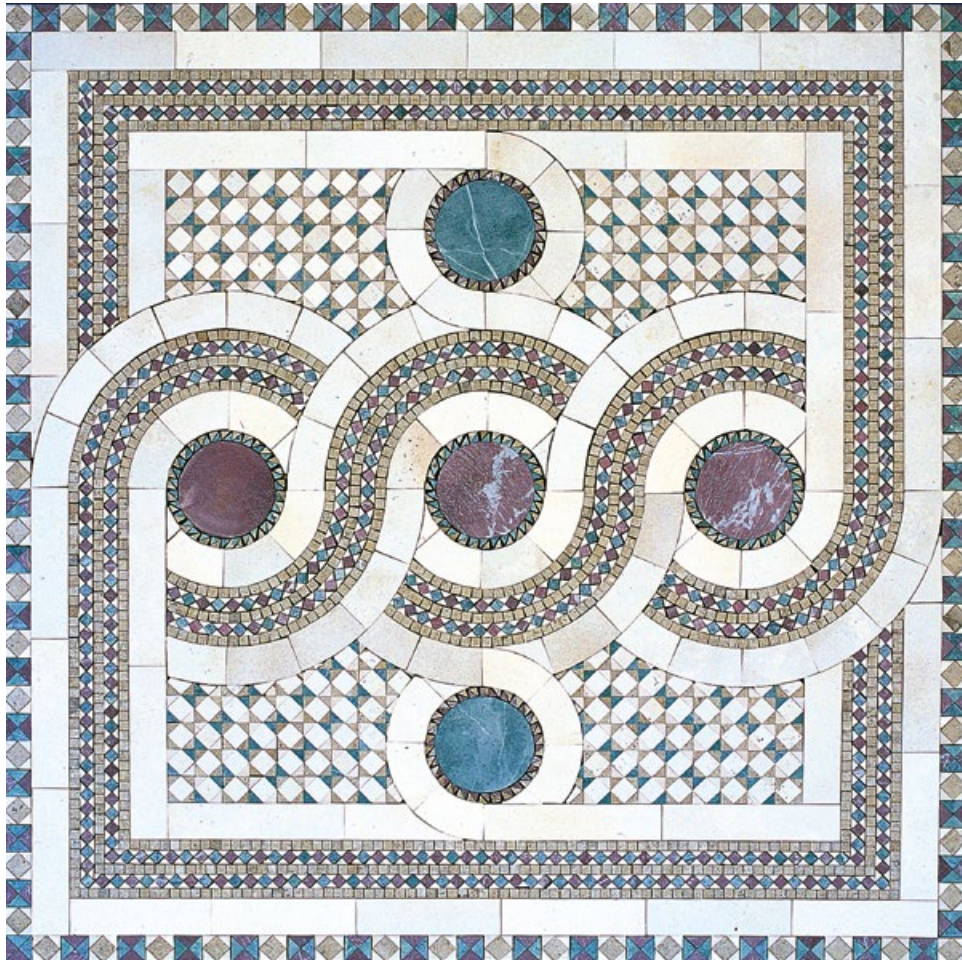

Longoctagon

Rivestimento Wall-covering **LONGOCTAGON GRANDE BT / BOT**
Pavimento Flooring **LONGOCTAGON GRANDE BOT**

Stick

STICK 1 X 7,5 MIX AC / AM

Rialto

San Marco

< **Rialto**
cm 150 x 150 x 1
59" x 59" x 0,4"